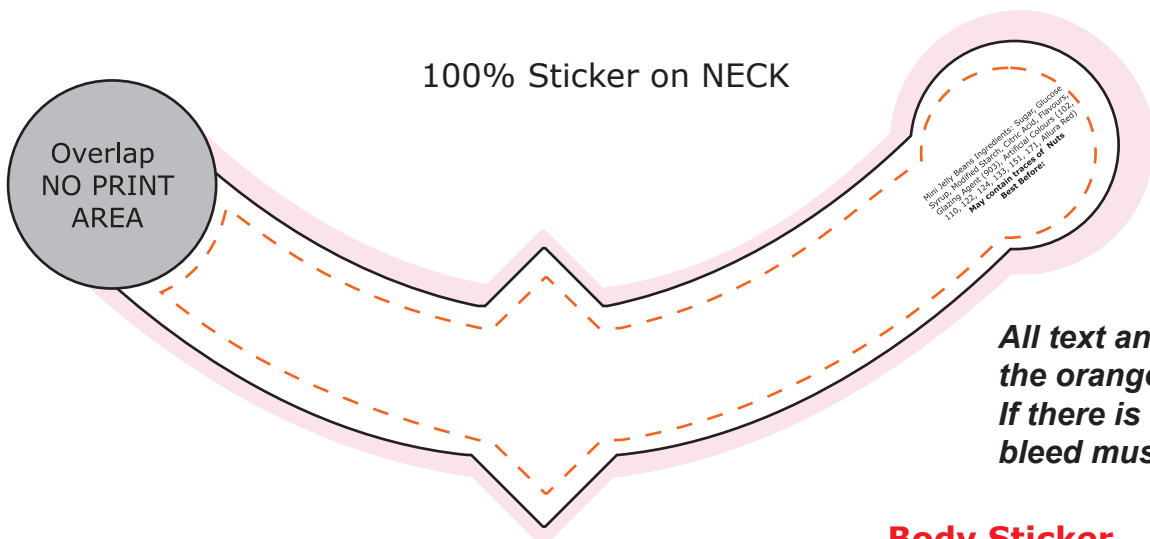

# ART APPROVAL

All colours used in this document are indicative only and they may vary across a variety of printing techniques and confectionery

**NECK STICKER IS COMPULSORY**

**All text and graphics must be in the orange dotted area indicated. If there is a background color, bleed must 3mm all around**

## Body Sticker

Sticker Size: 75mmW x 50mmH  
 Safe Print: 65mmW x 40mmH  
 Bleed: 3mm (81mmW x 56mmH)  
 When artwork is printed, there can be movement of up to 3mm

Photo Impression Only  
 NOT TO SCALE

**Product Code : CC052A**

Description : Champagne bottle filled with 220g Jelly Beans  
 Order# :  
 Company Name :  
 Contact :  
 Jelly Bean Colour :  
 Foil Colour :  
 Sticker Size NECK : 142mmW x 64mmH - **Compulsory Sticker** (See Image Above)  
 Sticker Size BODY : 75mmW x 50mmH  
 Print Colour :  
 Quantity : **Customer must provide PMS Colour print guide**  
 Delivery Date :